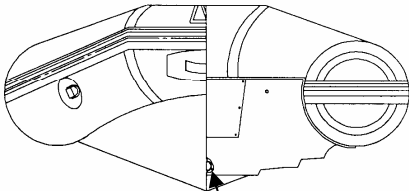

SELF-BAILER PARTS
BAILER VALVE (INCLUDES FLAPPER) - C441A
BAILER PLUG - C441B
BAILER FLAPPER - C441C

HB-240LX

2009-CURRENT

LINE DRAWING & PARTS LIST