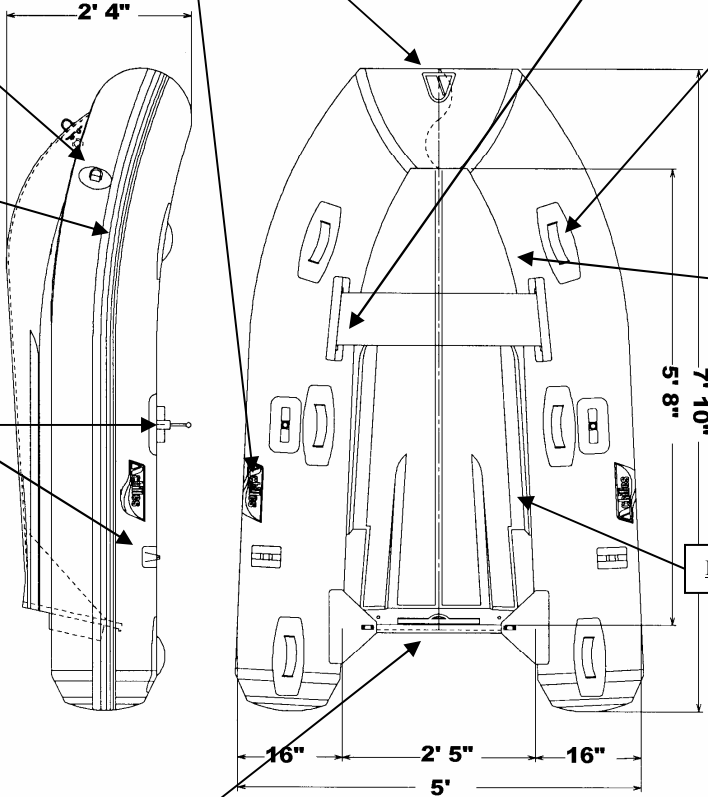

ACHILLES LOGO
 ACHILLES "A" LOGO - C493
 ACHILLES WAVE LOGO - C492

SEAT PARTS
 SEAT - WST240LG - GRAY PAINTED
 SEAT CHANNEL PATCH - DC412PG
 SEAT PLASTIC CHANNELS - EA003

TOWING D-RINGS
 35MM - C414GY

FABRIC HANDLES - C431GY

TEAR DROP RUBSTRAKE
 GRAY / WHITE -VDF075WH

AIR VALVE PARTS
 COMPLETE - C342GY
 VALVE CAP - C349GY
 CAP DIAPHRAM - C348
 VALVE BASE - C333
 VALVE FLAPPER - C3421
 VALVE STRAP - C343N
 O-RING - C344
 BASE RING - C345GY

OARS & OARLOCK PARTS
 OARS - DC632
 OARLOCK - DC4126GY
 SCREW CAPS - DC393
 PIN & RIVET SET - COM165
 OAR CLIP - SJ940
 OAR GRIP - SJ940
 OAR HOLDER - DC4123GY

INSIDE OAR STRAP - C4128PG

TRANSOM PARTS
 TRANSOM TOP EDGE PROTECTOR - SC653
 EYE BOLT, 2 PIECE FOR HB'S - EB501
 INSIDE TRANSOM PLATE - SC620

HB-240LX

2009-CURRENT

LINE DRAWING & PARTS LIST