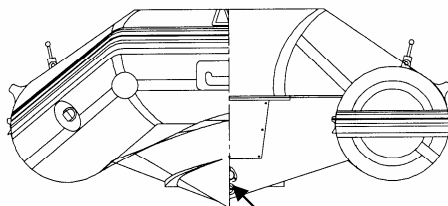

HB DOUBLE RUBSTRAKE
 GRAY / WHITE - VEF075WH

AIR VALVE PARTS
 COMPLETE - C342GY
 VALVE CAP - C349GY
 CAP DIAPHRAM - C348
 VALVE FLAPPER - C3421
 VALVE STRAP - C343N
 O-RING - C344
 VALVE BASE - C333
 BASE RING - C345GY

OARS & OARLOCK PARTS
 OARS - DC632
 OARLOCK - DC4124GY
 SCREW CAPS - DC393
 PIN & RIVET SET - COM165
 OAR CLIP - SJ940
 OAR GRIP - SJ940
 OAR HOLDER - DC4123GY

HELMSMAN GRIP - C422GY

INSIDE OAR STRAP - C4128PG

LIFT CARRY HANDLE - C421GY

TRANSOM PARTS
 TRANSOM TOP EDGE PROTECTOR - SC653
 EYE BOLT, 2 PIECE FOR HB'S - EB501
 INSIDE TRANSOM PLATE - SC620

OTHER PARTS
 REPAIR KIT - C210PG
 FOOT PUMP BRAVO 1 - C512

(OPTIONAL)
 UNDER SEAT STOWAGE BAG W/POCKETS - USSTBAG
 PRESSURE GAUGE - E132