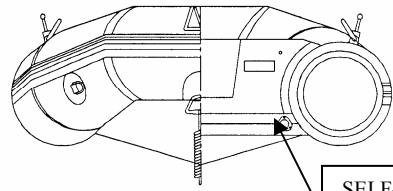

OTHER PARTS
 REPAIR KIT – C210LG OR C210WH
 FOOT PUMP BRAVO 10 W/E133 GUAGE – ST512G
 CARRY BAG – SJ825

(OPTIONAL)
 UNDER SEAT STOWAGE BAG W/POCKETS - USSTBAG

SELF-BAILER PARTS
 BAILER VALVE (INCLUDES FLAPPER) – C441A
 BAILER PLUG – C441B
 BAILER FLAPPER – C441C