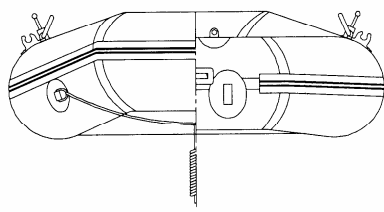

TOWING D-RINGS - C414GY

ACHILLES LOGOS
ACHILLES WAVE LOGO - C492

SEAT PARTS
SEAT - WST4LG - GRAY PAINTED
SEAT CHANNEL PATCH - DC413LG
SEAT PLASTIC CHANNELS - EA003

RUBSTRAKE
GRAY / WHITE - VA083WH

AIR VALVE PARTS
COMPLETE - C342GY
VALVE CAP - C349GY
CAP DIAPHRAM - C348
VALVE FLAPPER - C3421
VALVE STRAP - C343N
O-RING - C344
VALVE BASE - C333
BASE RING - C345GY

OARS & OARLOCK PARTS
OARS - DC630
OARLOCK - DC4126GY
SCREW CAPS - DC393
PIN & RIVET SET - COM165
OAR CLIP - SJ940
OAR HOLDER - DC4123GY

LIFELINE D-RINGS & ROPE
25MM D-RING - C413GY
LIFELINE - PEROPE

FLOOR BOARD - LT4WFB

MOTORMOUNT & PARTS
MOTORMOUNT E-TYPE - DC541
MM BECKET E-TYPE - DC464BK
MM STOPPER E-TYPE - DC465BK

OTHER PARTS
REPAIR KIT - C210LG
FOOT PUMP BRAVO 1 - C512
CARRY BAG - SJ824

(OPTIONAL)
UNDER SEAT STOWAGE BAG W/POCKETS - USSTBAG
PRESSURE GAUGE - E132

LT4 (2008)

2004 - CURRENT
LINE DRAWING & PARTS LIST