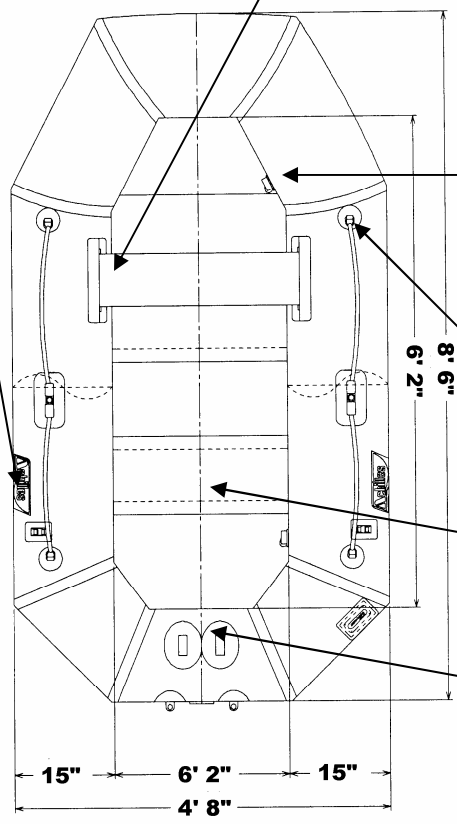

TOWING D-RINGS - C414GY

ACHILLES LOGOS
ACHILLES WAVE LOGO - C492

SEAT PARTS
SEAT - WST4LG - GRAY PAINTED
SEAT CHANNEL PATCH - DC413LG
SEAT PLASTIC CHANNELS - EA003

RUBSTRAKE
GRAY / WHITE - VA083WH

AIR VALVE PARTS
COMPLETE - C342GY
VALVE CAP - C349GY
CAP DIAPHRAM - C348
VALVE FLAPPER - C3421
VALVE STRAP - C343N
O-RING - C344
VALVE BASE - C333
BASE RING - C345GY

OARS & OARLOCK PARTS
OARS - DC630
OARLOCK - DC4126GY
SCREW CAPS - DC393
PIN & RIVET SET - COM165
OAR CLIP - SJ940
OAR HOLDER - DC4123GY

LIFELINE D-RINGS & ROPE
25MM D-RING - C413GY
LIFELINE - PEROPE

FLOOR BOARD - LT4WFB

LT4 (2008)

2004 - CURRENT
LINE DRAWING & PARTS LIST