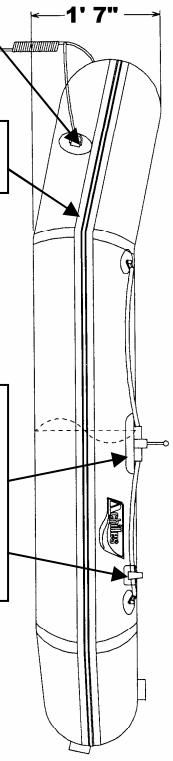

TOWING D-RINGS - C414GY

ACHILLES LOGOS
ACHILLES WAVE LOGO - C492

SEAT PARTS
SEAT - WST4LG - GRAY PAINTED
SEAT CHANNEL PATCH - DC413LG
SEAT PLASTIC CHANNELS - EA003

RUBSTRAKE
GRAY / WHITE - VA083WH

AIR VALVE PARTS
COMPLETE - C342GY
VALVE CAP - C349GY
CAP DIAPHRAM - C348
VALVE FLAPPER - C3421
VALVE STRAP - C343N
O-RING - C344
VALVE BASE - C333
BASE RING - C345GY

OARS & OARLOCK PARTS
OARS - DC630
OARLOCK - DC4126GY
SCREW CAPS - DC393
PIN & RIVET SET - COM165
OAR CLIP - SJ940
OAR HOLDER - DC4123GY

LIFELINE D-RINGS & ROPE
25MM D-RING - C413GY
LIFELINE - PEROPE

FLOOR BOARD - LT4WFB

MOTORMOUNT & PARTS
MOTORMOUNT E-TYPE - DC541
MM BECKET E-TYPE - DC464BK
MM STOPPER E-TYPE - DC465BK

OTHER PARTS
REPAIR KIT - C210LG
FOOT PUMP BRAVO 1 - C512
CARRY BAG - SJ824

(OPTIONAL)
UNDER SEAT STOWAGE BAG W/POCKETS - USSTBAG
PRESSURE GAUGE - E132

LT4 (2008)

2004 - CURRENT
LINE DRAWING & PARTS LIST