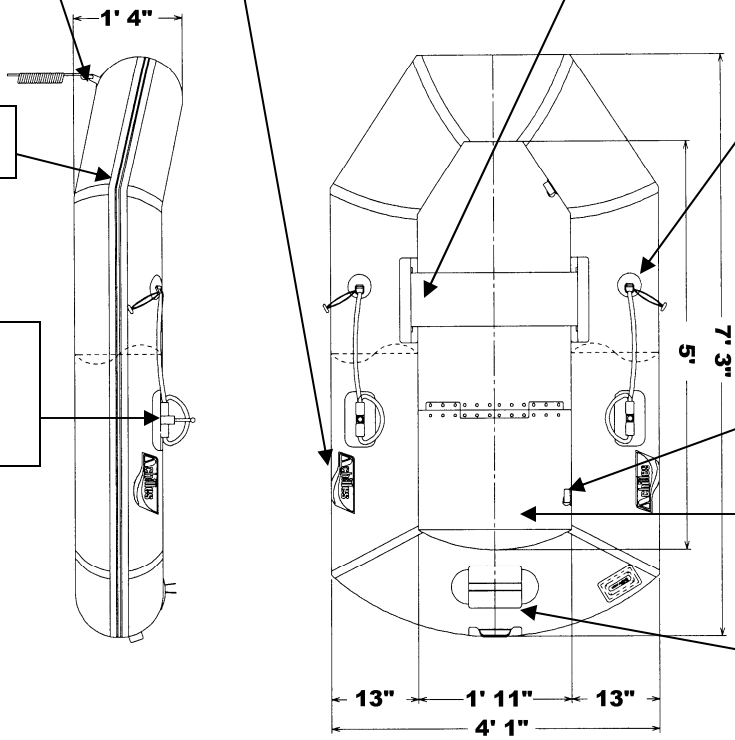

BOW D-RING
50MM - C412GY

ACHILLES LOGOS
ACHILLES WAVE LOGO - C492

SEAT PARTS
SEAT - WST2LG
SEAT CHANNEL PATCH - DC413LG
SEAT PLASTIC CHANNELS - EA003

RUBSTRAKE
GRAY / WHITE - VA083WH

LIFELINE D-RINGS & ROPE
25MM D-RING - C413GY
LIFELINE - PEROPE

OARS & OARLOCK PARTS
OARS - DC635
OARLOCK - DC4126GY
SCREW CAPS - DC393
PIN & RIVET SET - COM165

AIR VALVE PARTS
COMPLETE - C342GY
VALVE CAP - C349GY
CAP DIAPHRAM - C348
VALVE FLAPPER - C3421
VALVE STRAP - C343N
O-RING - C344
VALVE BASE - C333
BASE RING - C345GY

FLOOR BOARD - DC517GY

MOTORMOUNT & PARTS
MOTORMOUNT - DC540
MM LACING STRIP - TBD
MM BECKET PATCH - TBD

OTHER PARTS
REPAIR KIT - C210LG
FOOT PUMP BRAVO 1 - C512
CARRY BAG - DC819

(OPTIONAL)
UNDER SEAT STOWAGE BAG W/POCKETS - USSTBAG
PRESSURE GAUGE - E132

LT2

2019

LINE DRAWING & PARTS LIST