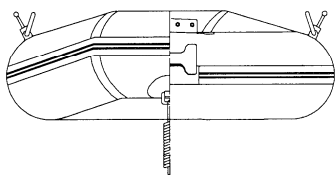

BOW D-RING
50MM - C412GY

ACHILLES LOGOS
ACHILLES WAVE LOGO - C492

SEAT PARTS
SEAT - WST2LG
SEAT CHANNEL PATCH - DC413LG
SEAT PLASTIC CHANNELS - EA003

RUBSTRAKE
GRAY / WHITE - VA083WH

LIFELINE D-RINGS & ROPE
25MM D-RING - C413GY
LIFELINE - PEROPE

OARS & OARLOCK PARTS
OARS - DC635
OARLOCK - DC4126GY
SCREW CAPS - DC393
PIN & RIVET SET - COM165

AIR VALVE PARTS
COMPLETE - C342GY
VALVE CAP - C349GY
CAP DIAPHRAM - C348
VALVE FLAPPER - C3421
VALVE STRAP - C343N
O-RING - C344
VALVE BASE - C333
BASE RING - C345GY

FLOOR BOARD - DC517GY

MOTORMOUNT & PARTS
MOTORMOUNT - DC540
MM LACING STRIP - TBD
MM BECKET PATCH - TBD

OTHER PARTS
REPAIR KIT - C210LG
FOOT PUMP BRAVO 1 - C512
CARRY BAG - DC819

(OPTIONAL)
UNDER SEAT STOWAGE BAG W/POCKETS - USSTBAG
PRESSURE GAUGE - E132

LT2

2019

LINE DRAWING & PARTS LIST