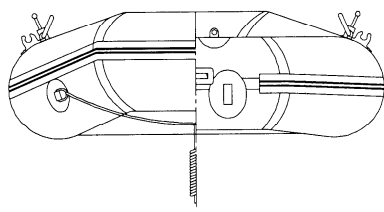

TOWING D-RINGS
35MM - C414GY

ACHILLES LOGOS
ACHILLES WAVE LOGO - C492

SEAT PARTS
SEAT - WST4LG
SEAT CHANNEL PATCH - DC413LG
SEAT PLASTIC CHANNELS - EA003

RUBSTRAKE
GRAY / WHITE - VA083WH

AIR VALVE PARTS
COMPLETE - C342GY
VALVE CAP - C349GY
CAP DIAPHRAM - C348
VALVE FLAPPER - C342I
VALVE STRAP - C343N
O-RING - C344
VALVE BASE - C333
BASE RING - C345GY

OARS & OARLOCK PARTS
OARS - DC635
OARLOCK - DC4126GY
SCREW CAPS - DC393
PIN & RIVET SET - COM165
OAR HOLDER - DC4123GY

LIFELINE D-RINGS & ROPE
25MM D-RING - C413GY
LIFELINE - PEROPE

FLOOR BOARD - LT4WFB 2001-

MOTORMOUNT & PARTS
MOTORMOUNT E-TYPE - DC541
or DC541GY
MM BECKET E-TYPE - DC464BK
MM STOPPER E-TYPE - DC465BK

OTHER PARTS
REPAIR KIT - C210LG
FOOT PUMP BRAVO 1 - C512
CARRY BAG - SJ824
(OPTIONAL)
UNDER SEAT STOWAGE BAG W/POCKETS - USSTBAG
ALUMINUM SEAT - AST260
PRESSURE GAUGE - E132

LT4

2019

LINE DRAWING & PARTS LIST