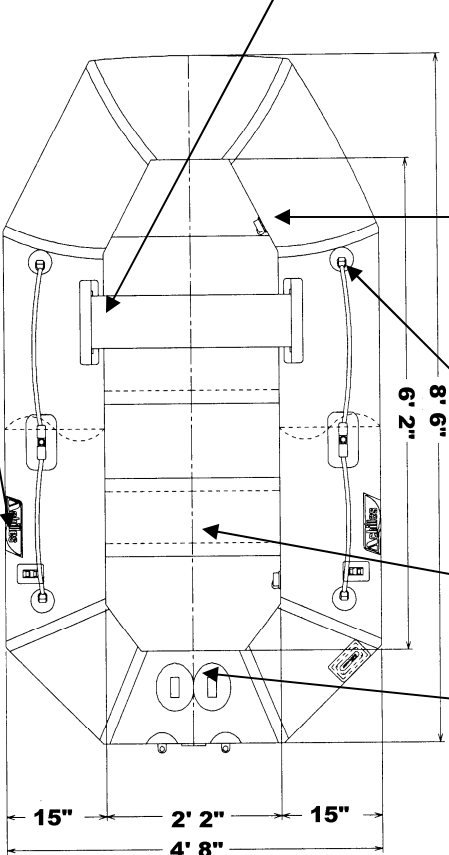

TOWING D-RINGS
35MM - C414GY

ACHILLES LOGOS
ACHILLES WAVE LOGO - C492

SEAT PARTS
SEAT - WST4LG
SEAT CHANNEL PATCH - DC413LG
SEAT PLASTIC CHANNELS - EA003

RUBSTRAKE
GRAY / WHITE - VA083WH

AIR VALVE PARTS
COMPLETE - C342GY
VALVE CAP - C349GY
CAP DIAPHRAM - C348
VALVE FLAPPER - C342I
VALVE STRAP - C343N
O-RING - C344
VALVE BASE - C333
BASE RING - C345GY

OARS & OARLOCK PARTS
OARS - DC635
OARLOCK - DC4126GY
SCREW CAPS - DC393
PIN & RIVET SET - COM165
OAR HOLDER - DC4123GY

LIFELINE D-RINGS & ROPE
25MM D-RING - C413GY
LIFELINE - PEROPE

FLOOR BOARD - LT4WFB 2001-

MOTORMOUNT & PARTS
MOTORMOUNT E-TYPE - DC541
or DC541GY
MM BECKET E-TYPE - DC464BK
MM STOPPER E-TYPE - DC465BK

OTHER PARTS
REPAIR KIT - C210LG
FOOT PUMP BRAVO 1 - C512
CARRY BAG - SJ824
(OPTIONAL)
UNDER SEAT STOWAGE BAG W/POCKETS - USSTBAG
ALUMINUM SEAT - AST260
PRESSURE GAUGE - E132

LT4

2019

LINE DRAWING & PARTS LIST